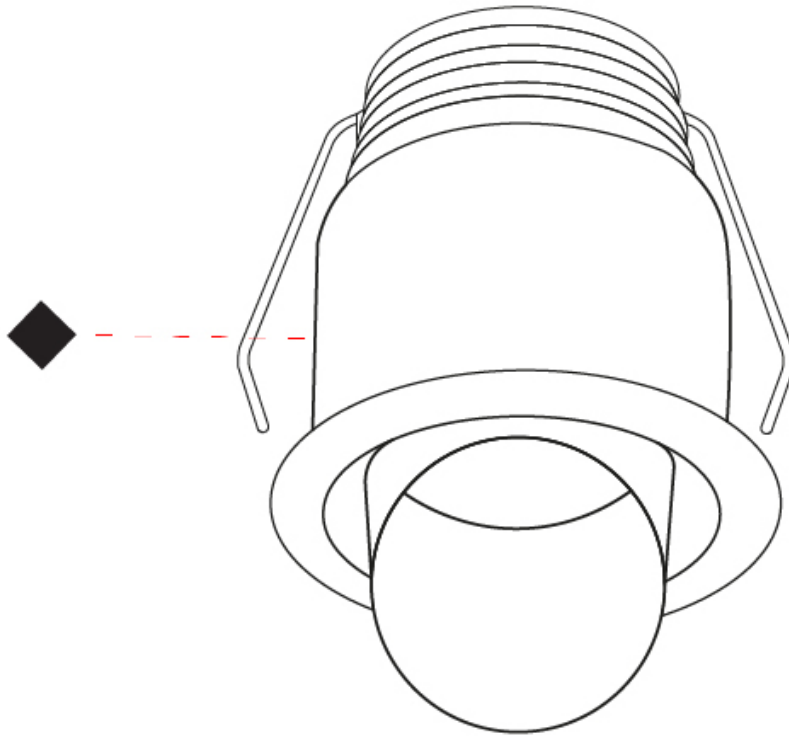

NILO RECESSED

A1250000-

PROJECT

TYPE

SPECIFIER

QUANTITY

DATE

A